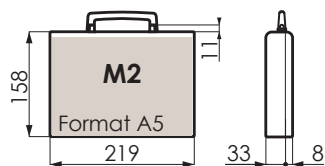

Formats A5 & PETITS

Dimensions intérieures - en mm / Internal dimensions - in mm

CR700

CR800

CR1600

CR1800

CR3500

P3

G1 G1T

G1 - G1T - G2 - G3

K2

Coques | Shell | Wandung

K2T

S

M

L

Fermoirs | Fasteners | Verschlüsse

P5

M2

R2

R2C | R2T

F1

R1

T2

T2T

Fermoirs | Fasteners | Verschlüsse