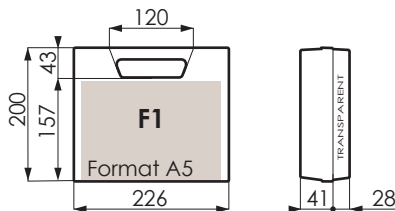

Formats A5 & PETITS

Dimensions intérieures - en mm / Internal dimensions - in mm

CR700

CR800

CR1600

CR1800

CR3500

P3

G1 G1T

G1 - G1T - G2 - G3

K2

Coques | Shell | Wandung

K2T

S

M

L

Fermoirs | Fasteners | Verschlüsse

P5

M2

R2

R2C | R2T

F1

R1

T2

T2T

Fermoirs | Fasteners | Verschlüsse