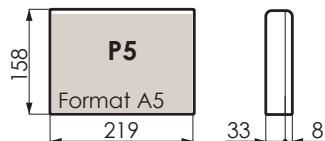

Formats A5 & PETITS

Dimensions intérieures - en mm / Internal dimensions - in mm

CR700

CR800

CR1600

CR1800

CR3500

P3

G1 G1T

G1 - G1T - G2 - G3

K2

Coques | Shell | Wandung

K2T

S

M

L

Fermoirs | Fasteners | Verschlüsse

P5

M2

R2

R2C | R2T

F1

R1

T2

T2T

Fermoirs | Fasteners | Verschlüsse