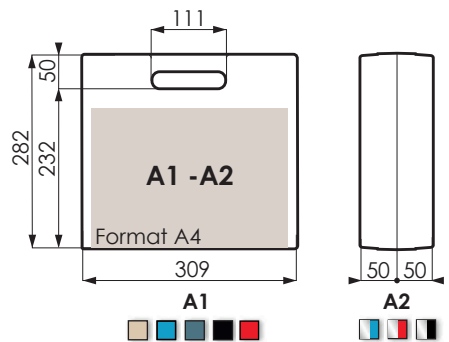

EN

Our cases and suitcases are intended for many fields of activity. For more information, you can visit our website www.e-plasticase.com

Formats A5 & PETITS

Dimensions intérieures - en mm / Internal dimensions - in mm

P5

M2

R2

R2C | R2T

F1

R1

T2

T2T

Fermoirs | Fasteners | Verschlüsse

Formats A5, A4

Formats A4 & A4+

Dimensions intérieures - en mm / Internal dimensions - in mm

- T4**
Coques | Shell | Wandung
- -
 -
 -
 -
 -
- Fermeurs | Fasteners | Verschlüsse
- -
 -
 -
 -
 -
 -
 -