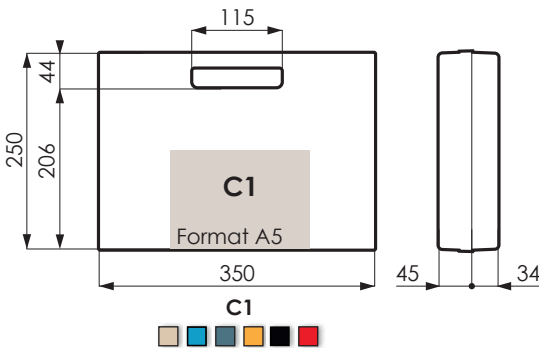

EN

Our cases and suitcases are intended for many fields of activity. For more information, you can visit our website www.e-plasticase.com

Formats A5 & PETITS

Dimensions intérieures - en mm / Internal dimensions - in mm

P5

M2

R2

R2C | R2T

F1

R1

T2

T2T

Fermoirs | Fasteners | Verschlüsse

Formats A5, A4

Formats A4 & A4+

Dimensions intérieures - en mm / Internal dimensions - in mm

- T4**
Coques | Shell | Wandung
- -
 -
 -
 -
 -
- Fermeurs | Fasteners | Verschlüsse
- -
 -
 -
 -
 -
 -
 -