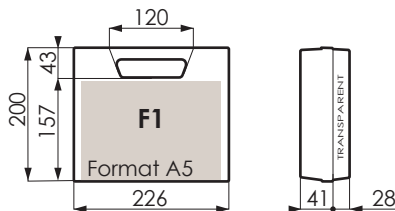

Formats A5 & PETITS

Dimensions intérieures - en mm / Internal dimensions - in mm

CR700

CR800

CR1600

CR1800

CR3500

P3

G1 G1T

G1 - G1T - G2 - G3

K2

Coques | Shell | Wandung

K2T

S

M

L

Fermoirs | Fasteners | Verschlüsse

25

P5

M2

R2

R2C | R2T

F1

R1

T2

T2T

Fermoirs | Fasteners | Verschlüsse