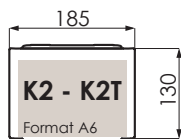

G1 - G1T - G2 - G3