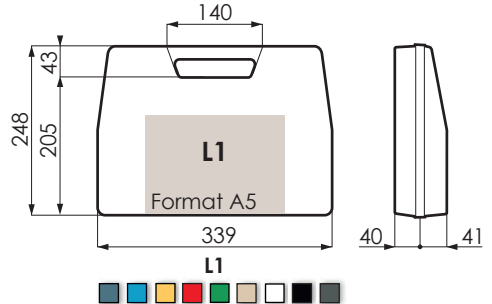

EN

Our cases and suitcases are intended for many fields of activity. For more information, you can visit our website www.e-plasticase.com

Formats A5 & PETITS

Dimensions intérieures - en mm / Internal dimensions - in mm

P5

M2

R2

R2C | R2T

F1

R1

T2

T2T

Fermoirs | Fasteners | Verschlüsse

Formats A5, A4

Formats A4 & A4+

Dimensions intérieures - en mm / Internal dimensions - in mm

- T4**
Coques | Shell | Wandung
- -
 -
 -
 -
 -
- Fermeurs | Fasteners | Verschlüsse
- -
 -
 -
 -
 -
 -
 -