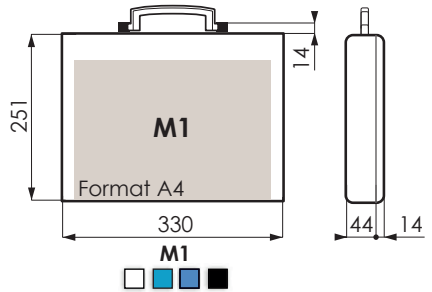

Formats A5, A4