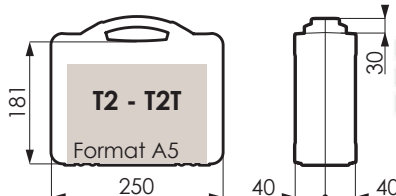

Formats A5 & PETITS

Dimensions intérieures - en mm / Internal dimensions - in mm

CR700

CR800

CR1600

CR1800

CR3500

P3

G1 G1T

G1 - G1T - G2 - G3

K2

Coques | Shell | Wandung

K2T

S

M

L

Fermoirs | Fasteners | Verschlüsse

25

P5

M2

R2

R2C | R2T

F1

R1

T2

T2T

Fermoirs | Fasteners | Verschlüsse