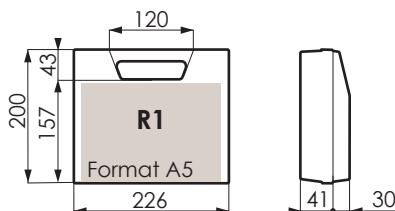

Formats A5 & PETITS

Dimensions intérieures - en mm / Internal dimensions - in mm

CR700

CR800

CR1600

CR1800

CR3500

P3

G1 G1T

G1 - G1T - G2 - G3

K2

Coques | Shell | Wandung

K2T

S

M

L

Fermoirs | Fasteners | Verschlüsse

25

P5

M2

R2

R2C | R2T

F1

R1

T2

T2T

Fermoirs | Fasteners | Verschlüsse