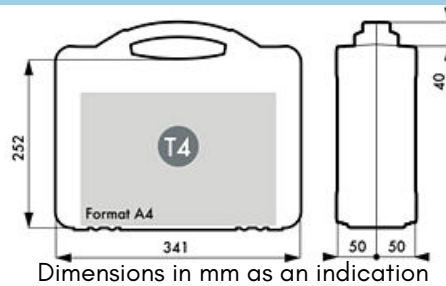

Green
05

Interior dimensions	341 mm x 252 mm x 100 mm
Exterior dimensions	354 mm x 315 mm x 108 mm
Unit weight	0.823 Kg
Packaging unit	10 pieces / carton
Weight per carton	9 Kg
Material	Polypropylene copolymer