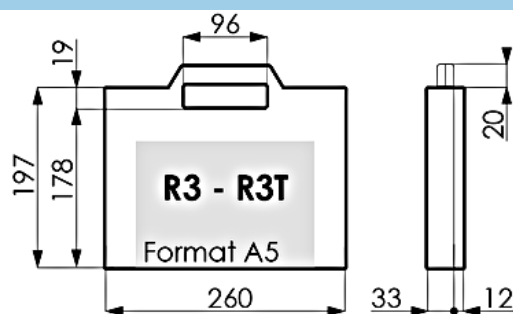

Black
009

Red
004

Dimensions in mm as an indication

Interior dimensions	260 mm x 197 mm x 45 mm
Exterior dimensions	265 mm x 226 mm x 50 mm
Unit weight	0.308 Kg
Packaging unit	20 pieces / carton
Weight per carton	7.5 Kg
Material	Polypropylen