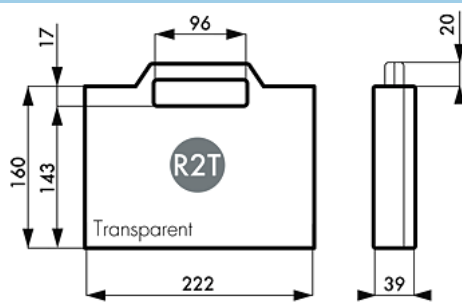

- REFERENCE R2T -

Colors available from 100 pieces:

Transparent

013

Dimensions in mm as an indication

Interior dimensions	222 mm x 160 mm x 39 mm
Exterior dimensions	229 mm x 189 mm x 44 mm
Unit weight	0.226 Kg
Packaging unit	20 pieces / carton
Weight per carton	6 Kg
Material	Polypropylen

MINIMALIST RANGE

- **Plastic case with transparent cover**
- **Available in opaque : see R2; with fixed partitions : see R2C**
- **Applications : confectionery, textile, cosmetics, tools...**