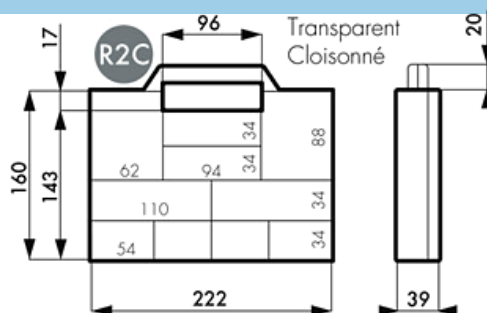

- REFERENCE R2C -

Colors available from 100 pieces:

Transparent

013

Dimensions in mm as an indication

Interior dimensions	222 mm x 160 mm x 39 mm
Exterior dimensions	229 mm x 189 mm x 44 mm
Unit weight	0.277 Kg
Packaging unit	20 pieces / carton
Weight per carton	6 Kg
Material	Polypropylen

Reusable

Shock resistant

Washable

Resistant to main chemicals

Optional :

External marking

Wall bracket

MINIMALIST RANGE