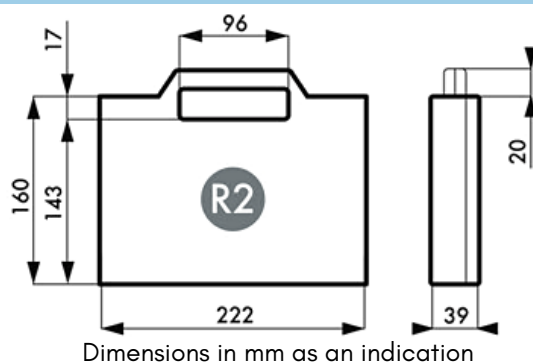

- REFERENCE R2 -

Colors available from 100 pieces:

Interior dimensions	222 mm x 160 mm x 39 mm
Exterior dimensions	229 mm x 189 mm x 44 mm
Unit weight	0.241 Kg
Packaging unit	20 pieces / carton
Weight per carton	6 Kg
Material	Polypropylen