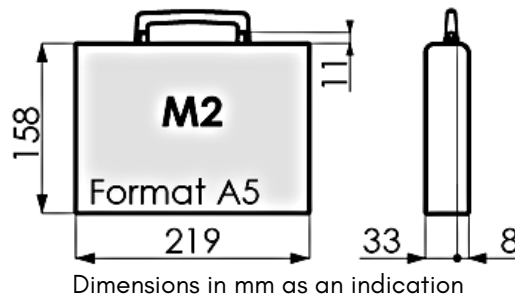

Interior dimensions	219 mm x 158 mm x 41 mm
Exterior dimensions	225 mm x 177 mm x 45 mm
Unit weight	0.189 Kg
Packaging unit	20 pieces / carton
Weight per carton	5 Kg
Material	Polypropylen

Reusable

Shock
resistant