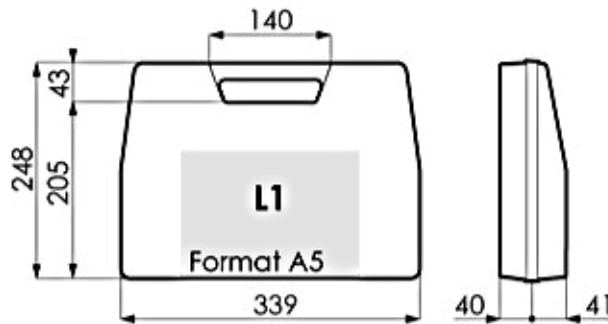

# - REFERENCE L1 -

Colors available from 100 pieces:

Dimensions in mm as an indication

<b>Interior dimensions</b>	<b>339 mm x 248 mm x 81 mm</b>
<b>Exterior dimensions</b>	<b>349 mm x 264 mm x 86 mm</b>
<b>Unit weight</b>	<b>0.508 Kg</b>
<b>Packaging unit</b>	<b>10 pieces / carton</b>
<b>Weight per carton</b>	<b>6.50 Kg</b>
<b>Material</b>	<b>Polypropylen</b>

Reusable

Shock resistant

Washable

Resistant to main chemicals

**Optional :**

Internal cushioning

External marking

Wall bracket