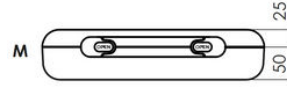

Ultramarine Blue
18

White
07

Light Grey
17

Black
09

Red
04

Orange
19

Green
05

Dimensions in mm as an indication

	K4 (S)	K4 (M)	K4 (L)
Interior dimensions	353 x 240 x 50 mm	353 x 240 x 75 mm	353 x 240 x 100 mm
Exterior dimensions	190 x 145 x 36 mm	190 x 145 x 51 mm	190 x 145 x 66 mm
Unit weight	0,140 Kg	0,163 Kg	0,184 Kg
Packaging unit	10 pieces / carton		
Weight per carton	6,80 Kg	7,70 Kg	8,40 Kg
Material	Polypropylen		