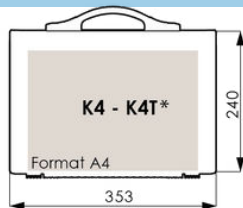

Ultramarine Blue
18

White
07

Light Grey
17

Black
09

Red
04

Orange
19

Green
05

Dimensions in mm as an indication

	K4 (S)	K4 (M)	K4 (L)
Interior dimensions	353 x 240 x 50 mm	353 x 240 x 75 mm	353 x 240 x 100 mm
Exterior dimensions	190 x 145 x 36 mm	190 x 145 x 51 mm	190 x 145 x 66 mm
Unit weight	0,140 Kg	0,163 Kg	0,184 Kg
Packaging unit	10 pieces / carton		
Weight per carton	6,80 Kg	7,70 Kg	8,40 Kg
Material	Polypropylen		