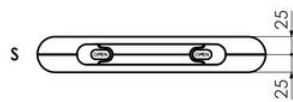

Ultramarine Blue
18

White
07

Light Grey
17

Black
09

Red
04

Orange
19

Green
05

Dimensions in mm as an indication

	K4 (S)	K4 (M)	K4 (L)
Interior dimensions	353 x 240 x 50 mm	353 x 240 x 75 mm	353 x 240 x 100 mm
Exterior dimensions	190 x 145 x 36 mm	190 x 145 x 51 mm	190 x 145 x 66 mm
Unit weight	0,140 Kg	0,163 Kg	0,184 Kg
Packaging unit	10 pieces / carton		
Weight per carton	6,80 Kg	7,70 Kg	8,40 Kg
Material	Polypropylen		