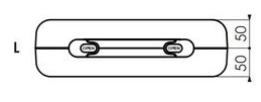

Ultramarine Blue
18

White
07

Light Grey
17

Black
09

Red
04

Orange
19

Green
05

Dimensions in mm as an indication

	K4 (S)	K4 (M)	K4 (L)
Interior dimensions	353 x 240 x 50 mm	353 x 240 x 75 mm	353 x 240 x 100 mm
Exterior dimensions	190 x 145 x 36 mm	190 x 145 x 51 mm	190 x 145 x 66 mm
Unit weight	0,140 Kg	0,163 Kg	0,184 Kg
Packaging unit	10 pieces / carton		
Weight per carton	6,80 Kg	7,70 Kg	8,40 Kg
Material	Polypropylen		