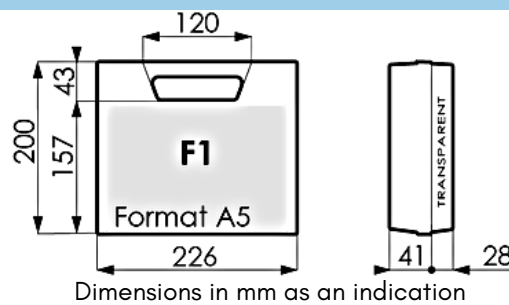

# - REFERENCE F1 -

Colors available from 100 pieces:

Blue  
002

Black  
009

Red  
004

<b>Interior dimensions</b>	226 mm x 200 mm x 69 mm
<b>Exterior dimensions</b>	234 mm x 213 mm x 74 mm
<b>Unit weight</b>	0.296 Kg
<b>Packaging unit</b>	20 pieces /carton
<b>Weight per carton</b>	7 Kg
<b>Material</b>	K-resin(lid) - Polypropylen

## MINIMALIST RANGE

- Case with integrated handle, perfectly transparent lid
- Highly shock-resistant crystal cover, available in opaque with uncut side: see R1
- Applications : leisure, promotions, model making, aesthetics, paramedical...