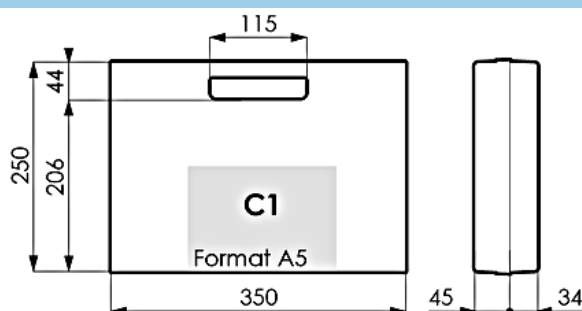

- REFERENCE C1 -

Colors available from 100 pieces:

Beige
006

Blue
002

Blue Grey
001

Yellow
003

Black
009

Red
004

Dimensions in mm as an indication

Interior dimensions	350 mm x 250 mm x 79 mm
Exterior dimensions	358 mm x 264 mm x 86 mm
Unit weight	0.619 Kg
Packaging unit	10 pieces / carton
Weight per carton	8 Kg
Material	Polypropylen