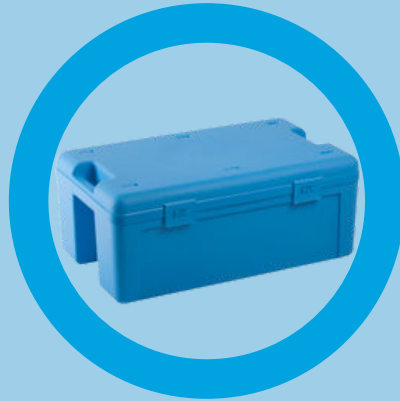

# - REFERENCE B2 -

Colors available from 100 pieces:

**Beige**  
006

**Blue**  
002

**Black**  
009

Dimensions in mm as an indication

<b>Interior dimensions</b>	<b>493 mm x 275 mm x 196 mm</b>
<b>Exterior dimensions</b>	<b>512 mm x 308 mm x 212 mm</b>
<b>Unit weight</b>	<b>1.699 Kg</b>
<b>Packaging unit</b>	<b>4 pieces / carton</b>
<b>Weight per carton</b>	<b>8 Kg</b>
<b>Material</b>	<b>Polypropylen</b>

## RETRO RANGE

- **Very resistant rigid box with lid**
- **Stackable (centering pins)**
- **Side handles, can be carried by one or two handles**
- **Applications : shuttle case, security, storage, ADR case, building, leisure, medical...**