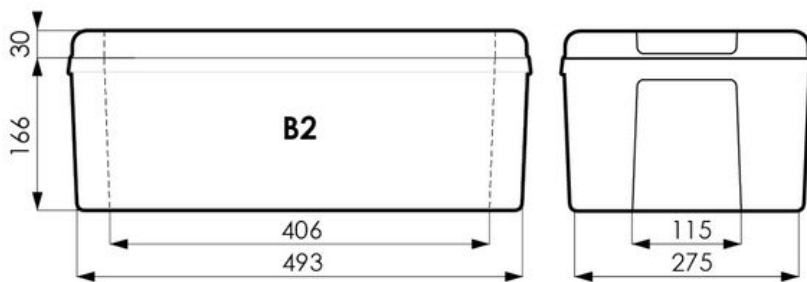

# - REFERENCE B2 -

Colors available from 100 pieces:

**Beige**  
006

**Blue**  
002

**Black**  
009

Dimensions in mm as an indication

<b>Interior dimensions</b>	<b>493 mm x 275 mm x 196 mm</b>
<b>Exterior dimensions</b>	<b>512 mm x 308 mm x 212 mm</b>
<b>Unit weight</b>	<b>1.699 Kg</b>
<b>Packaging unit</b>	<b>4 pieces / carton</b>
<b>Weight per carton</b>	<b>8 Kg</b>
<b>Material</b>	<b>Polypropylen</b>