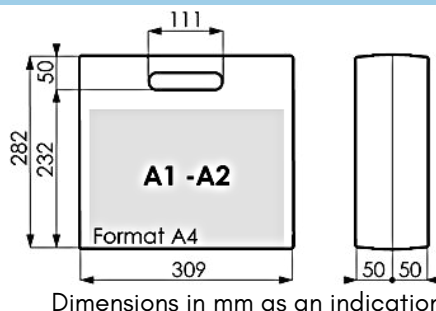

# - REFERENCE A1 -

Colors available from 100 pieces:

Beige  
006

Blue  
002

Blue Grey  
001

Black  
009

Red  
004

Dimensions in mm as an indication

<b>Interior dimensions</b>	309 mm x 282 mm x 100 mm
<b>Exterior dimensions</b>	327 mm x 294 mm x 105 mm
<b>Unit weight</b>	0.672 Kg
<b>Packaging unit</b>	10 pieces / carton
<b>Weight per carton</b>	8 Kg
<b>Material</b>	Polypropylen