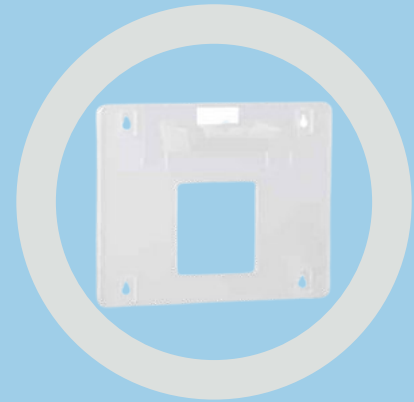

- WALL BRACKET FOR R1 -

Colors available from 96 pieces:

White
007

Red
004

**Translucent
(milky)**
113

Exterior dimensions	226 mm x 180 mm x 60 mm
Unit weight	0.130 Kg
Packaging unit	20 pieces / carton
Weight per carton	2.6 Kg
Material	Polypropylen

Reusable

Disinfectable

Washable

**Resistant to main
chemicals**

URBAN RANGE

- **Wall bracket for R1 box**
- **Always ready for emergencies**
- **Space saving, time saving**
- **Reference : RB**
- **Applications : first aid kits, maintenance kits...**