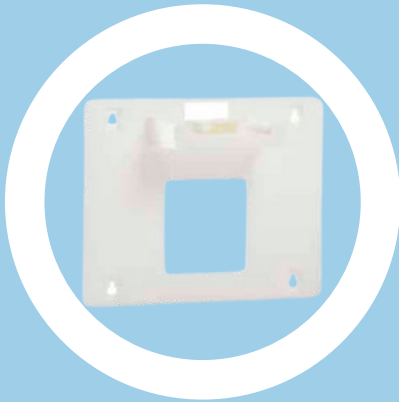

- WALL BRACKET FOR R1 -

Colors available from 96 pieces:

White
007

Red
004

**Translucent
(milky)**
113

Exterior dimensions	226 mm x 180 mm x 60 mm
Unit weight	0.130 Kg
Packaging unit	20 pieces / carton
Weight per carton	2.6 Kg
Material	Polypropylen

Reusable

Disinfectable

Washable

**Resistant to main
chemicals**

URBAN RANGE

- **Wall bracket for R1 box**
- **Always ready for emergencies**
- **Space saving, time saving**
- **Reference : RB**
- **Applications : first aid kits, maintenance kits...**